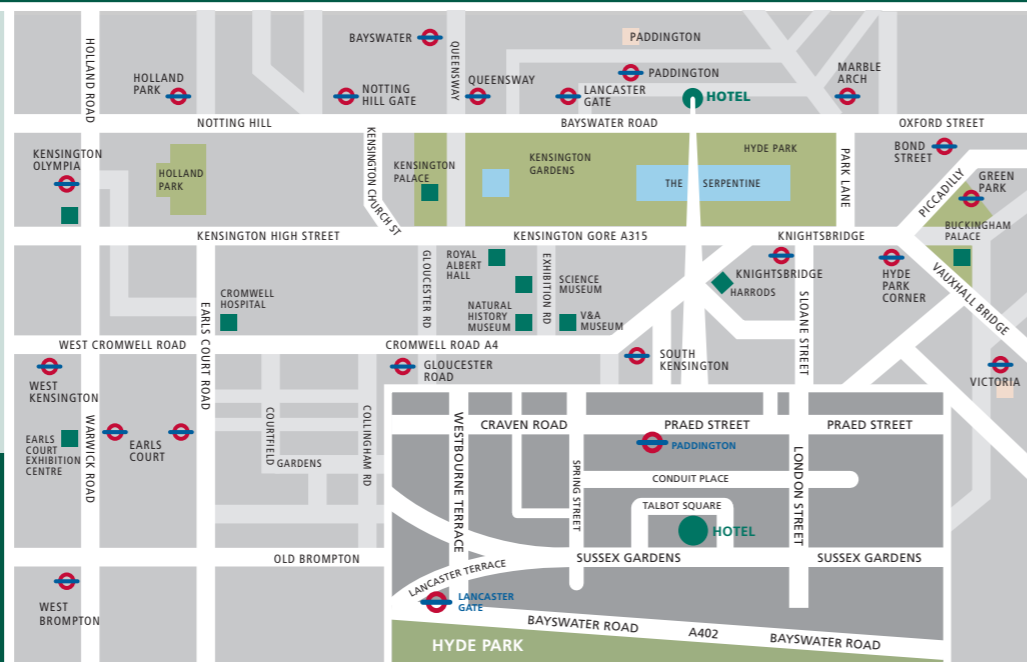

Underground

Paddington Station (Circle, District, Bakerloo, Hammersmith & City line)

Lancaster Gate (Central line)

Airport connections

Heathrow Express to Paddington Stn

Gatwick Express to Victoria Stn, District/Circle line

Stansted Express to Liverpool St, Circle line

City Airport Metro to Westminster, District/Circle line

Luton Airport to Kings Cross, Circle line

For more detailed directions visit

www.qualitycrown.com

Quality Crown Hotel Hyde Park
8 - 14 Talbot Square, London W2 1TS
Reservations +44 (0)20 7835 2000
Fax +44 (0)20 7341 7676
stay@qualityhydepark.com

www.qualitycrown.com